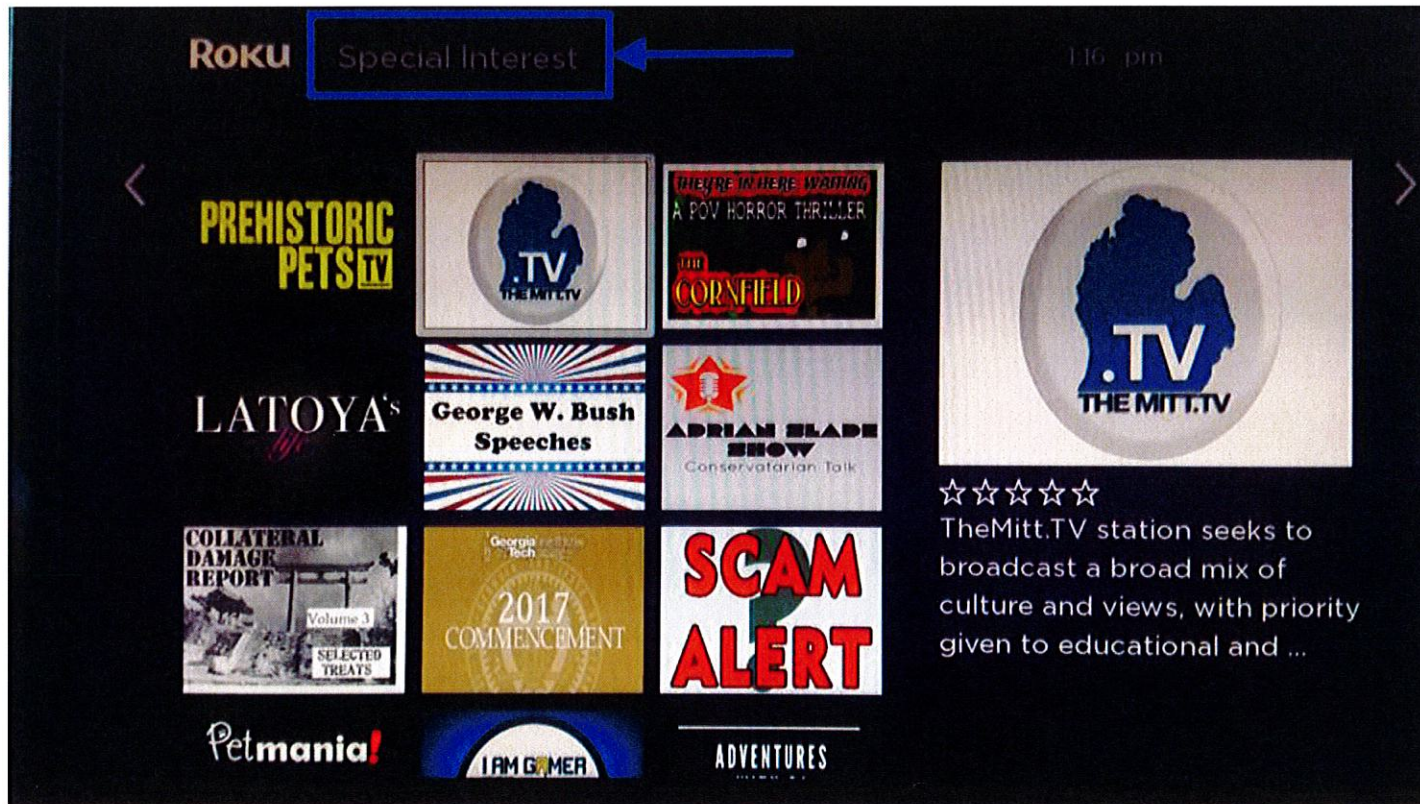

TheMittTv

Installation Guide

Roku TV

- Find the channel details on the following url:
 - <https://channelstore.roku.com/en-ca/details/270834/the-mitt.tv>

Roku TV

- You can also login to your Roku account on browser
 - In add channel tab (<https://my.roku.com/account/add>), enter the channel access code 'themitttv'

OR

Open the url "<https://my.roku.com/add/themitttv>" and follow the steps mentioned on the page

- Go to home page on Roku TV streaming channels
 - Select "Special Interest" and keep scrolling until "TheMitt.Tv" is displayed as shown in the image on next slide

Roku TV

iPhone

- Go to AppStore by clicking on the icon

iPhone

- Go to “Search” tab (on bottom right corner)
- Enter the application name “TheMittTv” in the search box
- Click on the install button from the app page to install the application