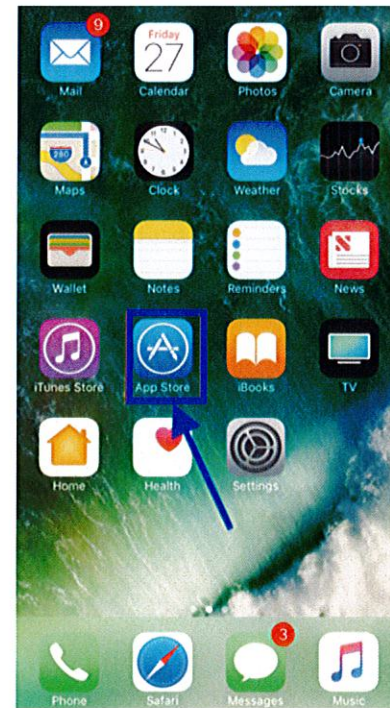

TheMittTv

Installation Guide

Roku TV

- Find the channel details on the following url:
 - <https://channelstore.roku.com/en-ca/details/270834/the-mitt.tv>

Roku TV

- You can also login to your Roku account on browser
 - In add channel tab (<https://my.roku.com/account/add>), enter the channel access code 'themitttv'

OR

Open the url "<https://my.roku.com/add/themitttv>" and follow the steps mentioned on the page

- Go to home page on Roku TV streaming channels
 - Select "Special Interest" and keep scrolling until "TheMitt.Tv" is displayed as shown in the image on next slide

Roku TV

iPhone

- Go to AppStore by clicking on the icon

iPhone

- Go to “Search” tab (on bottom right corner)
- Enter the application name “TheMittTv” in the search box
- Click on the install button from the app page to install the application